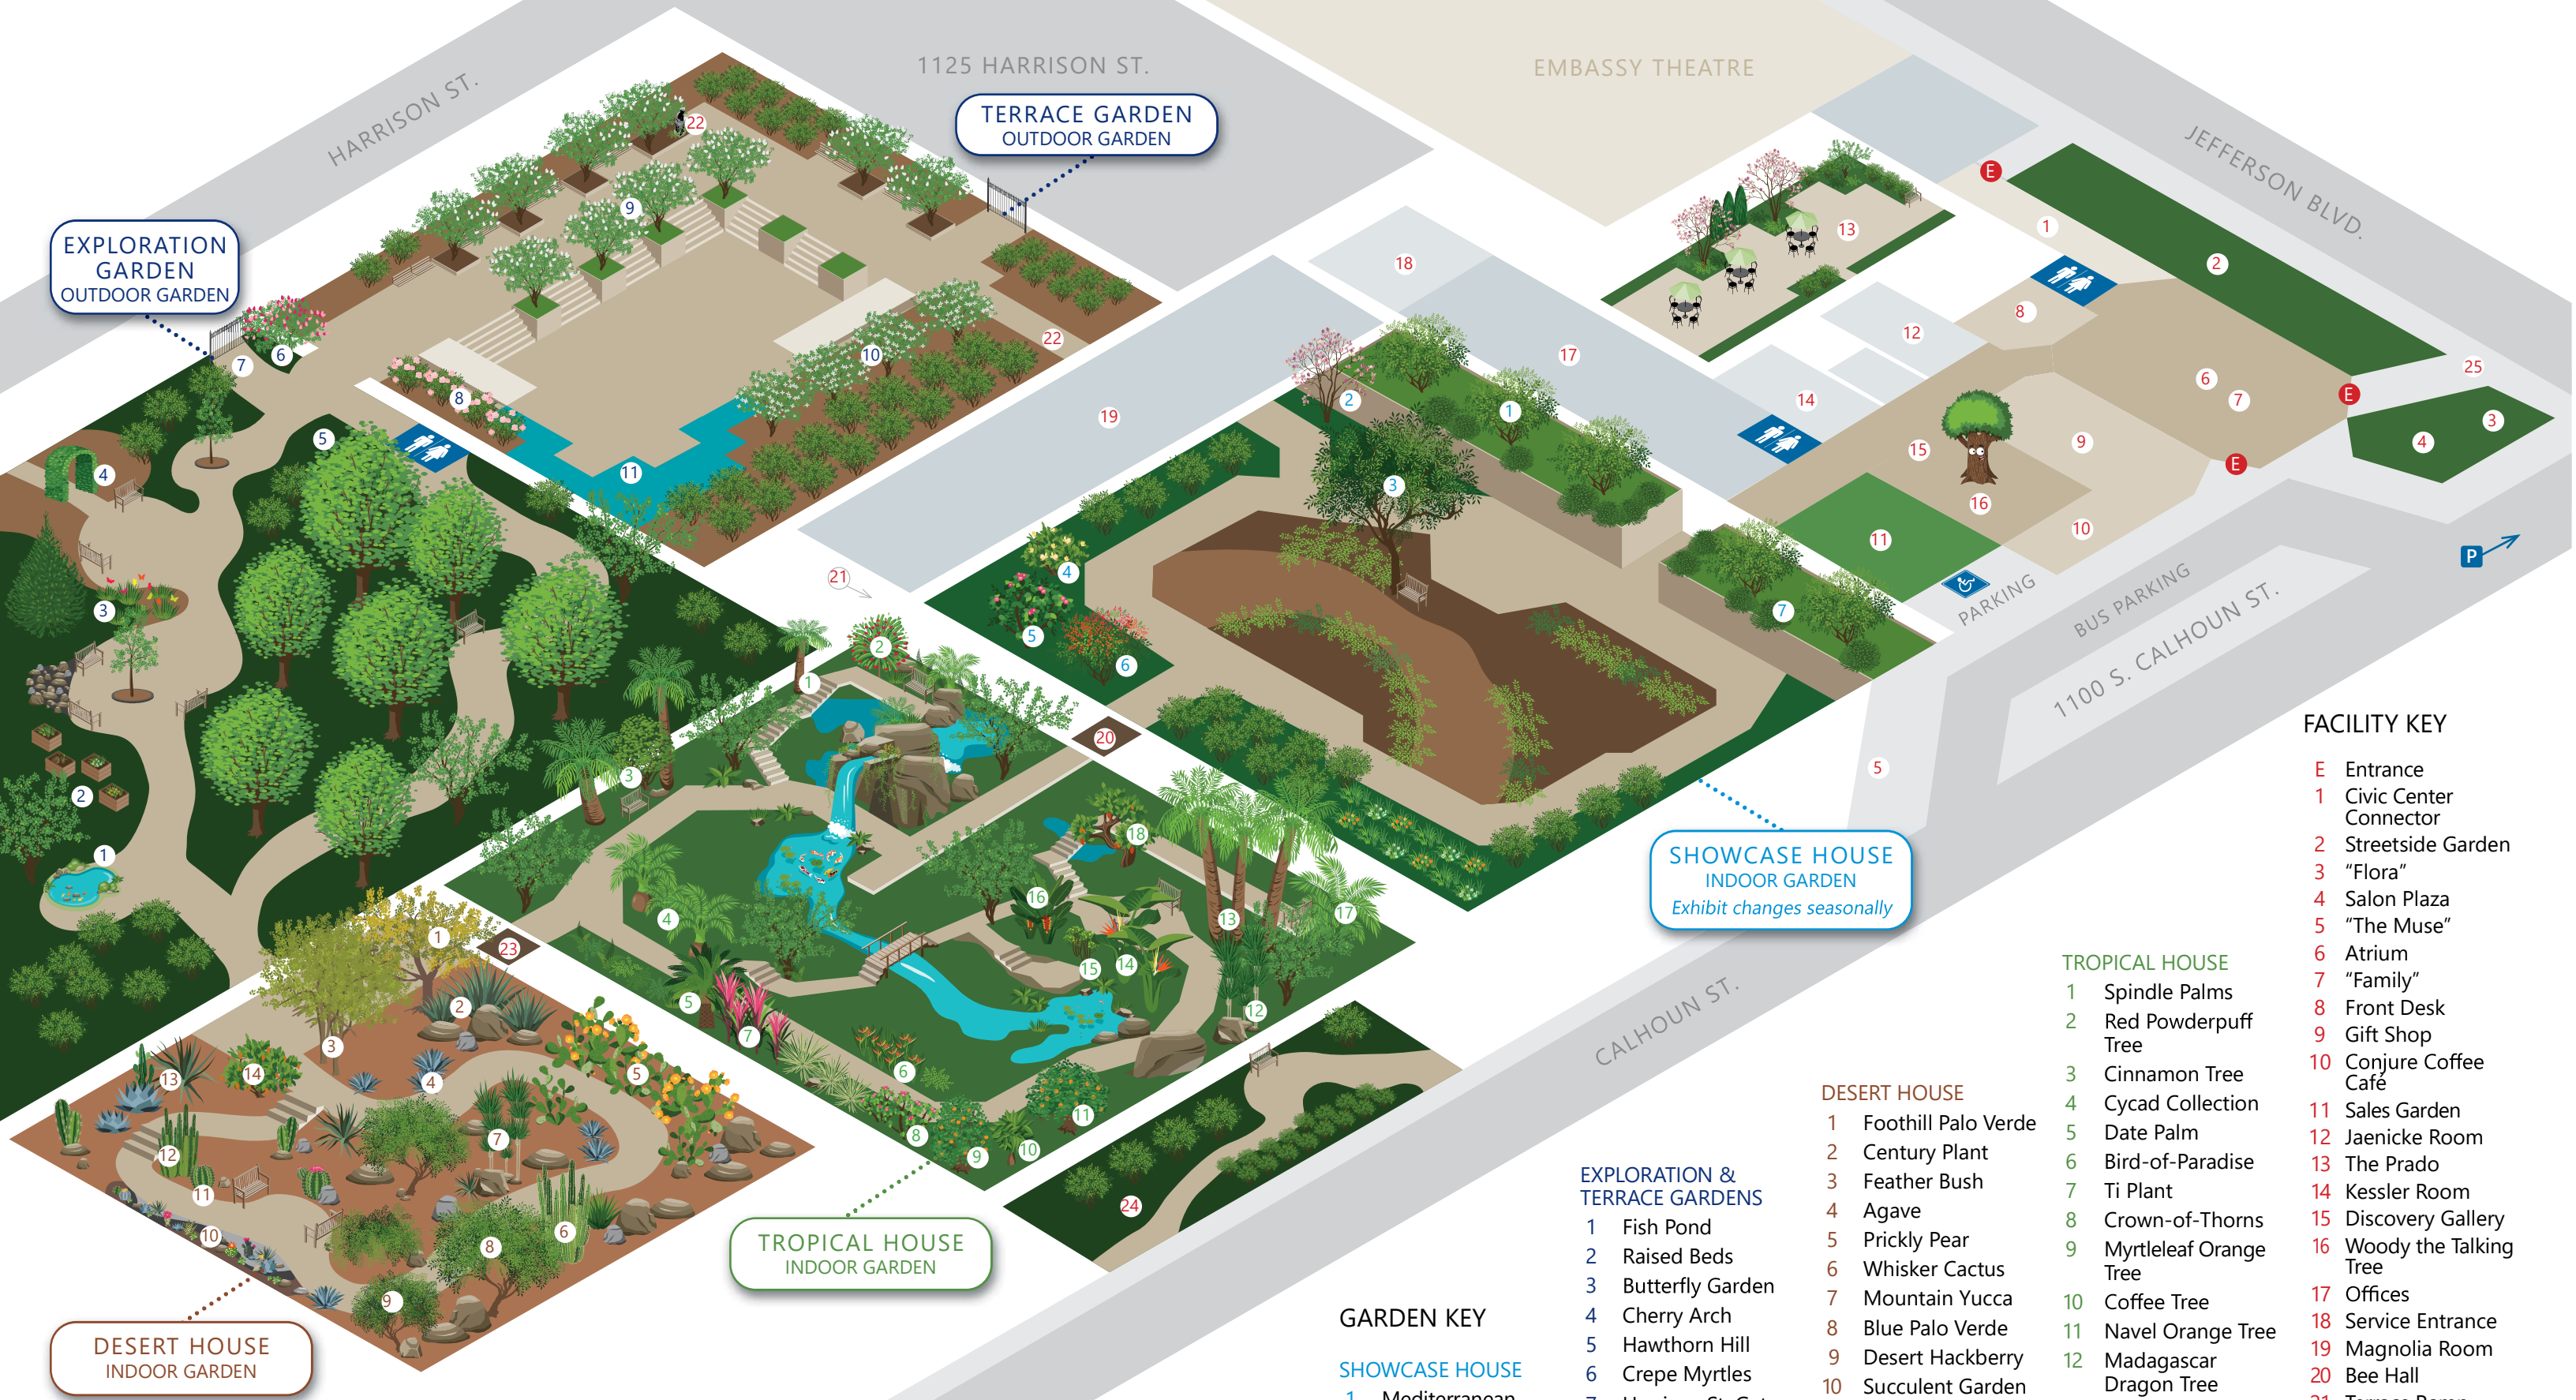

DONATE TODAY!

INTERESTED IN VOLUNTEERING?

Scan and apply today!

**CONJURE
(COFFEE)**

Now Serving

VISITOR INFORMATION

Garden & Gift Shop Hours

Tuesday-Saturday 10 am-5 pm
Thursdays until 8 pm Sundays 12-4 pm
Closed Mondays, New Year's Day,
Thanksgiving Day and Christmas Day

BConservatoryFW

Always in Season

BOTANICAL
CONSERVATORY

EXPLORATION GARDEN
OUTDOOR GARDEN

TERRACE GARDEN
OUTDOOR GARDEN

SHOWCASE HOUSE
INDOOR GARDEN
Exhibit changes seasonally

TROPICAL HOUSE
INDOOR GARDEN

DESERT HOUSE
INDOOR GARDEN

FACILITY KEY

- E Entrance
- 1 Civic Center Connector
- 2 Streetside Garden
- 3 "Flora"
- 4 Salon Plaza
- 5 "The Muse"
- 6 Atrium
- 7 "Family"
- 8 Front Desk
- 9 Gift Shop
- 10 Conjure Coffee Café
- 11 Sales Garden
- 12 Jaenicke Room
- 13 The Prado
- 14 Kessler Room
- 15 Discovery Gallery
- 16 Woody the Talking Tree
- 17 Offices
- 18 Service Entrance
- 19 Magnolia Room
- 20 Bee Hall
- 21 Terrace Ramp to Bee Hall (not to scale)
- 22 "Cinderella"
- 23 The Underground
- 24 Beverforden Garden
- 25 "Megaflo"

EXPLORATION & TERRACE GARDENS

- 1 Fish Pond
- 2 Raised Beds
- 3 Butterfly Garden
- 4 Cherry Arch
- 5 Hawthorn Hill
- 6 Crepe Myrtles
- 7 Harrison St. Gate
- 8 Tree Peonies
- 9 Tree Lilacs
- 10 Kousa Dogwoods
- 11 Terrace Ponds